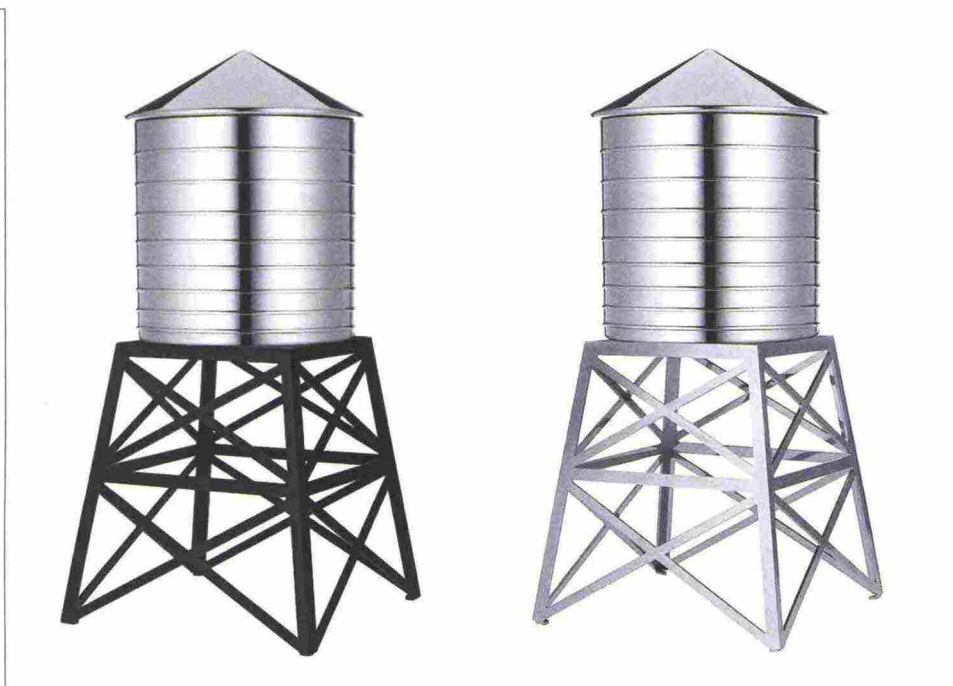

CURATED BY **MIA PIZZI**
TXT **IRENE GUZMAN**

ALESSI, Water Tower, design Daniel Libeskind Una micro-architettura da tavola ispirata alle cisterne d'acqua facili da vedere sui tetti di New York. Di acciaio inossidabile 18/10 con esterno lucido e interno satinato, si compone di un contenitore che riproduce la distanza variabile delle nervature dell'originale, chiuso da un coperchio a punta e sostenuto alla base da una struttura a traliccio.

A miniature work of architecture for the table based on the water tanks that dot New York City's rooftops. Made of 18/10 stainless steel, polished on the outside and satin finish on the inside, it consists of a container that reproduces the descending scale of horizontal rings on the original towers, a pointed lid and a latticework base.

Reprising the like-named collection that appeared in 2002, this cladding material features a spiral pattern made for Alpi, the first company in the world to industrialise the manufacturing process used in the production of decorative composite wood surfaces. It comes in two colours, brown and slate grey with details picked out in gold on the first and silver on the second. www.alpiwood.com