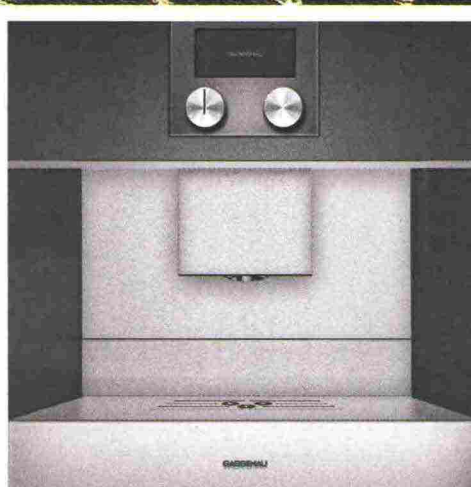

GAGGENEAU, CM450100 È completamente automatica questa macchina del caffè con innovativo sistema per il riscaldamento istantaneo che garantisce una preparazione immediata e a temperatura costante. Efficace anche nella pulizia, grazie ai programmi di lavaggio automatizzato in fase di accensione e spegnimento e di decalcificazione dopo ogni singola preparazione.

A fully automatic coffee-making machine featuring an innovative system for instant hot water that prepares beverages instantly and guarantees a constant temperature. It is also easy to keep clean, thanks to the automatic washing processes operated when the appliance is switched on and off and to the limescale removal procedure that is activated after each cup of coffee is prepared. www.gaggeneau.com