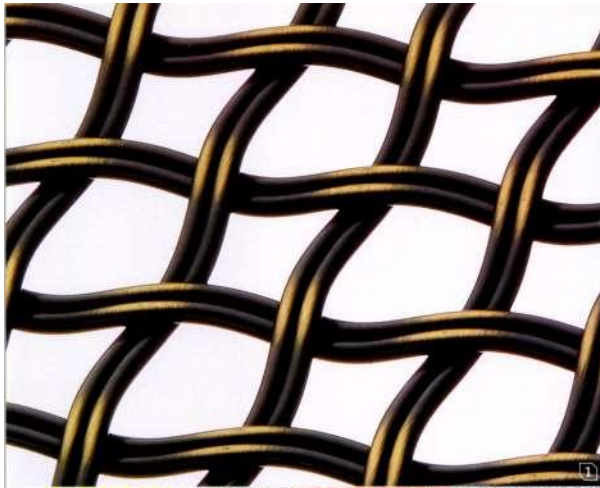

## ARCHITECTURAL products

1. Decorative Plating on steel-wire mesh with antique brass finish by Banker Wire. [bankerwire.com](http://bankerwire.com)
2. Kengo Kuma's Maritime Pine and Japanese Cedar engineered wood by Alpi. [alpi.it](http://alpi.it)
3. Metrica Parallele single-press-fired ceramic mosaics in Rame, Mentà, and Snow by Appiani. [appianimosaic.com](http://appianimosaic.com)
4. MNML's Crease ceiling system in recycled polyester felt with magnetic attachments by Turf Design. [turf.design](http://turf.design)
5. Terrazzo Pixa light-filtering screen combining PMMA acrylic resin and fine terrazzo in grid gray by Sensitile Systems. [sensitile.com](http://sensitile.com)
6. Solid surface by Hi-Macs by LG Hausys. [himacs.eu](http://himacs.eu)
7. Fiona Barratt-Campbell's Armour doorknob in burnished bronze by SA Baxter through FBC London. [fbc-london.com](http://fbc-london.com)
8. Gensler's Linework collection Strands panels in tempered safety or laminated glass by Skyline Design. [skydesign.com](http://skydesign.com)
9. Pro-Fit Terrain LedgeStone stone veneer in Ethos by Cultured Stone. [culturedstone.com](http://culturedstone.com)