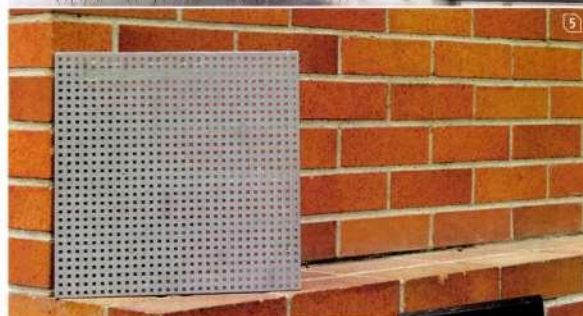

## ARCHITECTURAL products

1. Decorative Plating on steel-wire mesh with antique brass finish by Banker Wire. [bankerwire.com](http://bankerwire.com)
2. Kengo Kuma's Maritime Pine and Japanese Cedar engineered wood by Alpi. [alpi.it](http://alpi.it)
3. Metrica Parallele single-press-fired ceramic mosaics in Rame, Mentà, and Snow by Appiani. [appianimosaic.com](http://appianimosaic.com)
4. MNML's Crease ceiling system in recycled polyester felt with magnetic attachments by Turf Design. [turf.design](http://turf.design)
5. Terrazzo Pixa light-filtering screen combining PMMA acrylic resin and fine terrazzo in grid gray by Sensitile Systems. [sensitile.com](http://sensitile.com)
6. Solid surface by Hi-Macs by LG Hausys. [himacs.eu](http://himacs.eu)
7. Fiona Barratt-Campbell's Armour doorknob in burnished bronze by SA Baxter through FBC London. [fbc-london.com](http://fbc-london.com)
8. Gensler's Linework collection Strands panels in tempered safety or laminated glass by Skyline Design. [skydesign.com](http://skydesign.com)
9. Pro-Fit Terrain LedgeStone stone veneer in Ethos by Cultured Stone. [culturedstone.com](http://culturedstone.com)